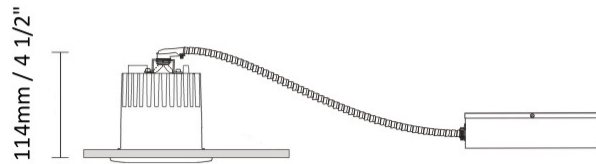

Ø 70mm (2 3/4")