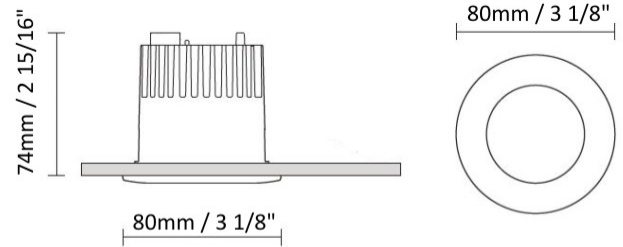

DIXIT RECESSED

E5607021-

base number   LED   Color
                         Dimming   Temperature

1. To build a product code in our configurator select the specify button on the base model # product page
2. To build a manual product code on this datasheet choose from the options listed below in blue font and add the suffix to the base model #

GENERAL

Series: Dixit
Brand: Ivela
Division: Exterior
Mounting Type: Recessed
Mounting Location: Ceiling

PHYSICAL

Diameter (mm): 80
Diameter (in): 3 1/8
Height (mm): 74
Depth (mm): 114
Height (in): 2 15/16
Depth (in): 4 1/2
Min. Recessing Depth (mm): 114
Min. Recessing Depth (in): 4 1/2
Light Distribution: Adjustable / Direct
Cut-out Measurements: 70mm / 2 3/4"

ELECTRICAL

Lamp Type: LED
Total Output Wattage (W): 12
Dimming: [Tri-Mode (Non-Dimming and Phase Dimming (120Vac only) and 0-10V Dimming)](#)
Driver Included: No
Driver Location: Recessed Housing
Driver Type: Constant Current - Universal
Driver Class: Class 2
Housing: See Components
Input Voltage (V): 120 - 277
Constant Current (MA): 350

LED

Number of LEDs: 1
Color Temperature (°K): [2700 / 3000 / 3500 / 4000](#)
CRI: >80 CRI
Efficiency (%): 88
Lamp Life (hrs): 50000

OPTICAL

RATINGS AND CERTIFICATIONS

Certified By: CSA Certified to UL and CSA Standards